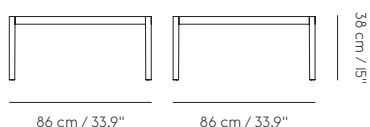

READY-TO-SHIP OPTIONS

Black

Oak

DESIGNED BY / YEAR OF DESIGN

Cecilie Manz / 2018

ABOUT THE DESIGNER

Cecilie Manz graduated from the design school Danmarks Designskole in Copenhagen in 1997 with additional studies at the University of Art and Design in Helsinki; Cecilie Manz founded her own design studio in Copenhagen in 1998. Here, Cecilie Manz has established herself as one of Denmark's most prominent designers. Her work within furniture, glass, lighting and ceramics has achieved international success and is sold and exhibited all over the world.

CATEGORY

Coffee table

ENVIRONMENT

Indoor

COUNTRY OF PRODUCTION

Latvia

PREASSEMBLED

Yes

DESCRIPTION

The Workshop Coffee Table is deliberately simple in its design and has an almost archetypal expression, boiled down to the essence of Scandinavian craftsmanship. With its table top in oak veneer harmoniously carving itself into the frame of solid oak, the Workshop Coffee Table has a clean and understated expression.

MATERIAL

Legs and frame in solid wood. Tabletop in oak veneer. Black version comes in water-based lacquered oak. Oak version comes with a matte clear water-based lacquer.

CLEANING AND CARE

Wipe off with moist cloth and remove excess liquid with dry cloth.

TEST & CERTIFICATIONS

120 x 43 cm / 47.25 x 17"

EN 15372:2016 - L3: Extreme use. Furniture – Strength, durability and safety – Requirements for non-domestic tables.

EN 16139:2013 - L2: Extreme use. Furniture - Strength, durability and safety - Requirements for non-domestic seating.

86 x 86 cm / 33.9 x 33.9"

EN 15372:2016 - L3: Extreme use. Furniture – Strength, durability and safety – Requirements for non-domestic tables.

ANSI/BIFMA X5. ANSI/BIFMA X5.5-2014. American National Standard for Office Furnishings-Desk Products.