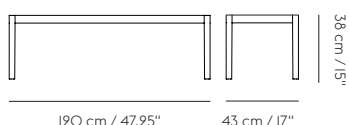

READY-TO-SHIP OPTIONS

Black

Oak

DESIGNED BY / YEAR OF DESIGN

Cecilie Manz / 2018

ABOUT THE DESIGNER

Cecilie Manz graduated from the design school Danmarks Designskole in Copenhagen in 1997 with additional studies at the University of Art and Design in Helsinki; Cecilie Manz founded her own design studio in Copenhagen in 1998. Here, Cecilie Manz has established herself as one of Denmark's most prominent designers. Her work within furniture, glass, lighting and ceramics has achieved international success and is sold and exhibited all over the world.

CATEGORY

Coffee table

ENVIRONMENT

Indoor

COUNTRY OF PRODUCTION

Latvia

PREASSEMBLED

Yes

DESCRIPTION

The Workshop Coffee Table is deliberately simple in its design and has an almost archetypal expression, boiled down to the essence of Scandinavian craftsmanship. With its table top in oak veneer harmoniously carving itself into the frame of solid oak, the Workshop Coffee Table has a clean and understated expression.

MATERIAL

Legs and frame in solid wood. Tabletop in oak veneer. Black version comes in water-based lacquered oak. Oak version comes with a matte clear water-based lacquer.

CLEANING AND CARE

Wipe off with moist cloth and remove excess liquid with dry cloth.

TEST & CERTIFICATIONS

120 x 43 cm / 47.25 x 17"

EN 15372:2016 - L3: Extreme use. Furniture – Strength, durability and safety – Requirements for non-domestic tables.

EN 16139:2013 - L2: Extreme use. Furniture - Strength, durability and safety - Requirements for non-domestic seating.

86 x 86 cm / 33.9 x 33.9"

EN 15372:2016 - L3: Extreme use. Furniture – Strength, durability and safety – Requirements for non-domestic tables.

ANSI/BIFMA X5. ANSI/BIFMA X5.5-2014. American National Standard for Office Furnishings-Desk Products.