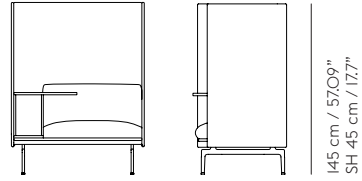

HIGHBACK WORK LEFT I20 — SH 45 CM / 17.7"

115 cm / 43.7"
78 cm / 30.7"

145 cm / 57.09"
SH 45 cm / 17.7"