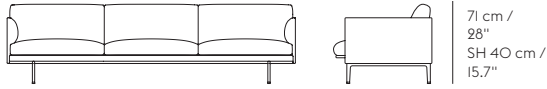

3 1/2-SEATER

W 255 cm / 100.4"
SW 235 cm / 92.5"

84 cm / 33.1"
SD 62 cm / 24.4"

71 cm / 28"
SH 40 cm / 15.7"