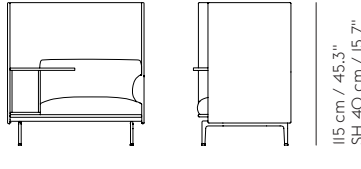

HIGHBACK WORK LEFT I00

115 cm / 43.7"
78 cm / 30.7"

115 cm / 45.3"
SH 40 cm / 15.7"