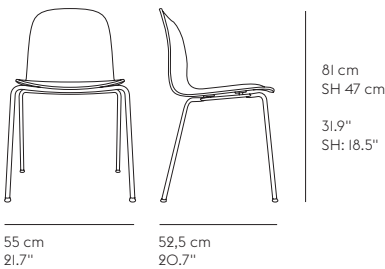

Seat width 42,5 cm / 16.75"
Seat depth 40 cm / 15.75"

READY-TO-SHIP OPTIONS
SHELL/BASE

DESIGNED BY / YEAR OF DESIGN

Mika Tolvanen / 2014

ABOUT THE DESIGNER

Mika Tolvanen is a renowned Finnish designer who started his own practice after graduating from Royal College of Art in 2001. Tolvanen designs products for residential and contract use from his studio and workshop on the island of Lauttasaari outside of Helsinki, Finland.