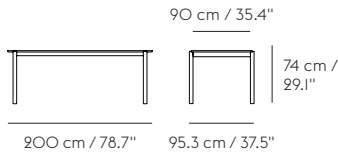

LINEAR WOOD TABLE

THOMAS BENTZEN ON THE DESIGN “The Linear Wood Series was designed from the idea of bringing the warm and friendly sentiment of wood into a timeless, understated shape with its form language inspired by the notion of meetings—the meetings of lines and shapes. The design is defined by its straight lines for a contemporary yet honest aesthetic through the details of its thinly elegant overhang and half-circular intersecting legs. It is through these subtle elements that the Linear Wood Series translates the values of elegance, longevity and functionality into modern Scandinavian design.”

Height to apron 65.5 cm / 25.8"

READY-TO-SHIP OPTIONS

Oak

DESIGNED BY / YEAR OF DESIGN

Thomas Bentzen / 2019

ABOUT THE DESIGNER

Thomas Bentzen is a Copenhagen-based designer, working to infuse his designs with a refined simplicity. His studio was founded in 2010, creating designs that have received international recognition at fairs and exhibitions all over the world.