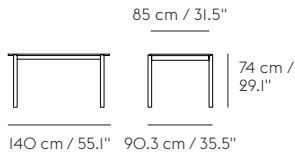

LINEAR WOOD TABLE

THOMAS BENTZEN ON THE DESIGN “The Linear Wood Series was designed from the idea of bringing the warm and friendly sentiment of wood into a timeless, understated shape with its form language inspired by the notion of meetings—the meetings of lines and shapes. The design is defined by its straight lines for a contemporary yet honest aesthetic through the details of its thinly elegant overhang and half-circular intersecting legs. It is through these subtle elements that the Linear Wood Series translates the values of elegance, longevity and functionality into modern Scandinavian design.”

Height to apron 65.5 cm / 25.8"

READY-TO-SHIP OPTIONS

Oak

DESIGNED BY / YEAR OF DESIGN

Thomas Bentzen / 2019

ABOUT THE DESIGNER

Thomas Bentzen is a Copenhagen-based designer, working to infuse his designs with a refined simplicity. His studio was founded in 2010, creating designs that have received international recognition at fairs and exhibitions all over the world.