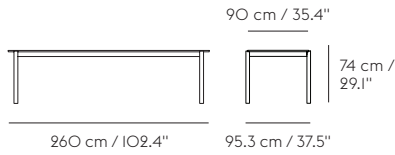

LINEAR WOOD TABLE

THOMAS BENTZEN ON THE DESIGN “The Linear Wood Series was designed from the idea of bringing the warm and friendly sentiment of wood into a timeless, understated shape with its form language inspired by the notion of meetings—the meetings of lines and shapes. The design is defined by its straight lines for a contemporary yet honest aesthetic through the details of its thinly elegant overhang and half-circular intersecting legs. It is through these subtle elements that the Linear Wood Series translates the values of elegance, longevity and functionality into modern Scandinavian design.”

Height to apron 65.5 cm / 25.8"

READY-TO-SHIP OPTIONS

Oak

DESIGNED BY / YEAR OF DESIGN

Thomas Bentzen / 2019

ABOUT THE DESIGNER

Thomas Bentzen is a Copenhagen-based designer, working to infuse his designs with a refined simplicity. His studio was founded in 2010, creating designs that have received international recognition at fairs and exhibitions all over the world.