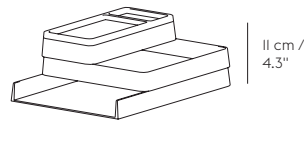

MATERIAL

Trays made in 93% recycled plastic, made from post-consumer polypropylene that has been collected in Europe. Cork lid in cork. Aluminum lid in anodized aluminum.

CLEANING AND CARE

We recommend that the Arrange Desktop Series should be cleaned with a standard cleaning soap and water. It should be applied with a standard cloth and should not be done with force.

We do not recommend putting the product in the dishwasher nor using any chemicals or bleach to clean the item as this may be harmful to the surface.

CONFIGURATIONS

Config. 1

25 cm / 9.6" | 32 cm / 12.6"

Config. 2