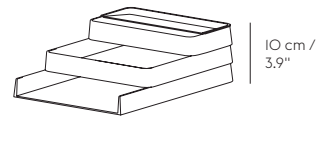

We do not recommend putting the product in the dishwasher nor using any chemicals or bleach to clean the item as this may be harmful to the surface.

CONFIGURATIONS

Config. 1

25 cm / 9.6" | 32 cm / 12.6"

Config. 2