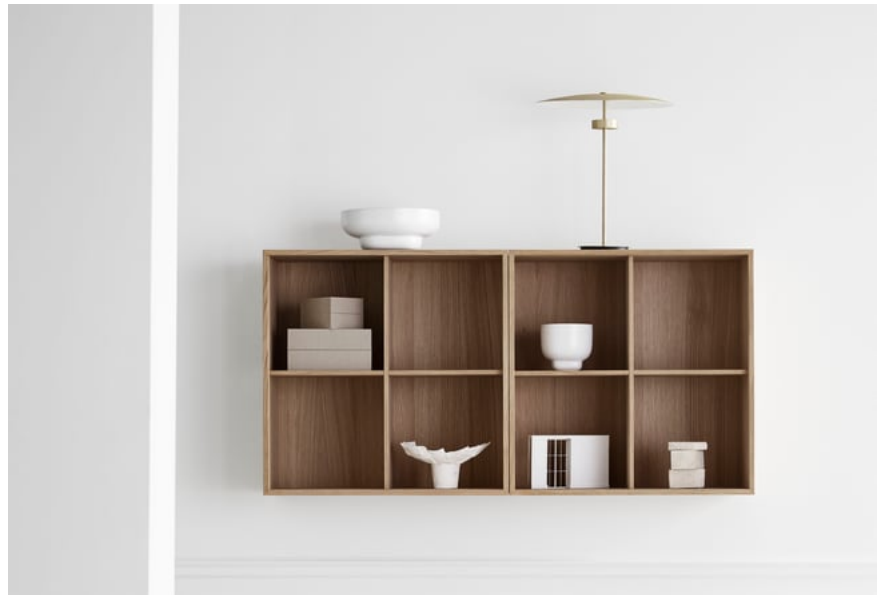

Reflection series

Designed by Asger Risborg Jakobsen, Denmark

Born with the idea and aspiration to create something simple, elegant and timeless that embraces and highlights the basic features of a lamp, namely the light source and the shade, Reflection came to life. The designer behind, Asger Risborg Jakobsen, decided to bring forth and separate the two basic components from one another, giving a beautiful reflection and play between the shade and the soft light source. A beautiful design with a timeless and still lively feel.

20-129-03

Reflection Table Lamp

Born with the idea and aspiration to create something simple, elegant and timeless that embraces and highlights the basic features of a lamp, namely the light source and the shade, Reflection came to life. The designer behind, Asger Risborg Jakobsen, decided to bring forth and separate the two basic components from one another, giving a beautiful reflection and play between the shade and the soft light source. A beautiful design with a timeless and still lively feel.