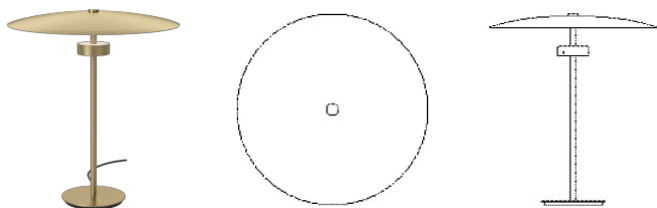

Specifications

Made in	Height	Diameter	The parcel's measurements
Poland	45.5 cm	40 cm	The parcel's measurements 1: 0.08 m ³ , 4.5 kg (D 76.0 cm, W 20.0 cm, H 52.0 cm)

20-129-02

Reflection Wall Lamp

Energy classification
E

Lumen
732 lm

Kelvin
2700 k

Replaceable lightsource
Yes

Energy classification
E

The parcel's measurements
The parcel's measurements 1: 0.04 m³, 3.0 kg
(D 18.0 cm, W 47.0 cm, H 47.0 cm)

20-129-04

Reflection Floor Lamp

Energy classification
E

Shade Width
40 cm

Base width
22 cm

Diameter
40 cm

Height
140.5 cm

Cord
3 m Black Textile cord

LED
Yes

Dimmable
Yes

20-129-03

Reflection Table Lamp

Height
45.5 cm

Diameter
40 cm

The parcel's measurements
The parcel's measurements 1: 0.08 m³, 4.5 kg
(D 76.0 cm, W 20.0 cm, H 52.0 cm)

20-129-01

Reflection Pendant Ø40 cm

Energy classification
E