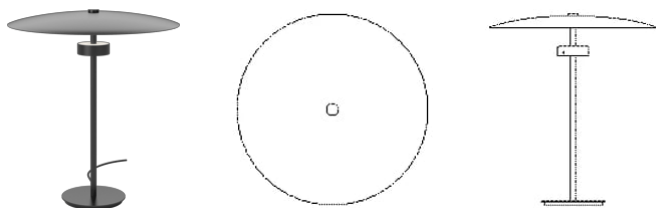

Specifications

Made in	Height	Diameter	The parcel's measurements
Poland	45.5 cm	40 cm	The parcel's measurements 1: 0.08 m ³ , 4.5 kg (D 76.0 cm, W 20.0 cm, H 52.0 cm)

20-129-02

Reflection Wall Lamp

Energy classification
E

Lumen
732 lm

Kelvin
2700 k

Replaceable lightsource
Yes

Energy classification
E

The parcel's measurements
The parcel's measurements 1: 0.04 m³, 3.0 kg
(D 18.0 cm, W 47.0 cm, H 47.0 cm)

20-129-04

Reflection Floor Lamp

Energy classification
E

Shade Width
40 cm

Base width
22 cm

Diameter
40 cm

Height
140.5 cm

Cord
3 m Black Textile cord

LED
Yes

Dimmable
Yes

20-129-03

Reflection Table Lamp

Height
45.5 cm

Diameter
40 cm

The parcel's measurements
The parcel's measurements 1: 0.08 m³, 4.5 kg
(D 76.0 cm, W 20.0 cm, H 52.0 cm)

20-129-01

Reflection Pendant Ø40 cm

Energy classification
E