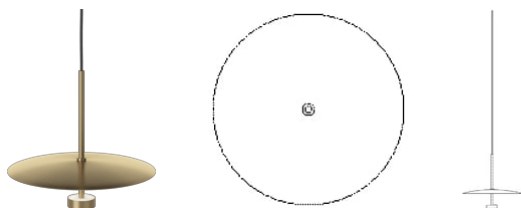

## Reflection Pendant Ø40 cm

Born with the idea and aspiration to create something simple, elegant and timeless that embraces and highlights the basic features of a lamp, namely the light source and the shade, Reflection came to life. The designer behind, Asger Risborg Jakobsen, decided to bring forth and separate the two basic components from one another, giving a beautiful reflection and play between the shade and the soft light source. A beautiful design with a timeless and still lively feel.

### Specifications

Made in	Energy classification	Shade Width	Diameter	Height	Cord
Poland	E	40 cm	40 cm	36.5 cm	3 m Black Textile cord
LED	Dimmable	Light source included	Burning hours	Lumen	Kelvin
Yes	Yes	Yes	62000 h	732 lm	2700 k
Replaceable lightsource	Energy classification	The parcel's measurements			
Yes	E	The parcel's measurements 1: 0.05 m <sup>3</sup> , 3.0 kg (D 470 cm, W 470 cm, H 21.0 cm)			

20-129-02

Reflection Wall Lamp

**Energy classification**  
E

**Shade Width**  
40 cm

**Diameter**  
40 cm

**Height**  
9 cm

**Cord**  
3 m Black Textile cord

**LED**  
Yes

**The parcel's measurements**  
The parcel's measurements 1: 0.12 m<sup>3</sup>, 8.0 kg  
(D 147.0 cm, W 27.0 cm, H 29.0 cm)

20-129-03

Reflection Table Lamp

**Height**  
45.5 cm

**Diameter**  
40 cm

**The parcel's measurements**  
The parcel's measurements 1: 0.08 m<sup>3</sup>, 4.5 kg  
(D 76.0 cm, W 20.0 cm, H 52.0 cm)