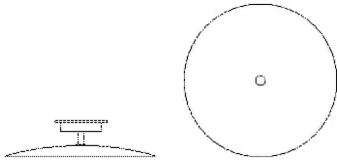

### Specifications

Made in	Energy classification	Shade Width	Diameter	Height	Cord
Poland	E	40 cm	40 cm	36.5 cm	3 m Black Textile cord
LED	Dimmable	Light source included	Burning hours	Lumen	Kelvin
Yes	Yes	Yes	62000 h	732 lm	2700 k
Replaceable lightsource	Energy classification	The parcel's measurements			
Yes	E	The parcel's measurements 1: 0.05 m <sup>3</sup> , 3.0 kg (D 470 cm, W 470 cm, H 21.0 cm)			

20-129-02

Reflection Wall Lamp

**Energy classification**  
E

**Shade Width**  
40 cm

**Diameter**  
40 cm

**Height**  
9 cm

**Cord**  
3 m Black Textile cord

**LED**  
Yes

**The parcel's measurements**  
The parcel's measurements 1: 0.12 m<sup>3</sup>, 8.0 kg  
(D 147.0 cm, W 27.0 cm, H 29.0 cm)

20-129-03

Reflection Table Lamp

**Height**  
45.5 cm

**Diameter**  
40 cm

**The parcel's measurements**  
The parcel's measurements 1: 0.08 m<sup>3</sup>, 4.5 kg  
(D 76.0 cm, W 20.0 cm, H 52.0 cm)