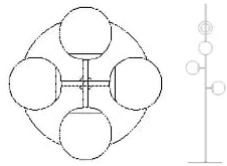

Specifications

Made in	Shade Width	Width	Height	Cord	Dimmable
China	15 cm	49.6 cm	105.2 cm	2.5 m Black Textile cord	Yes
Light source included	Lightsource	Replaceable lightsource	The parcel's measurements		
No	E14 max 25W	Yes	The parcel's measurements 1: 0.11 m ³ , 3.8 kg (D 27.0 cm, W 40.0 cm, H 98.0 cm)		

20-090-06

Orb Mini Gold LED bulb - dimmable

Diameter
4.5 cm

Height
9 cm

LED
Yes

Dimmable
Yes

The parcel's measurements
The parcel's measurements 1: 0.00 m³, 0.15 kg
(D 25.0 cm, W 9.3 cm, H 5.0 cm)

20-116-08

Orb Wall Lamp

Shade Width
15 cm

Width
49.6 cm

Height
105.2 cm

Cord
2.5 m Black Textile cord

Dimmable
Yes

Light source included
No

Lightsource
E14 max 25W

Replaceable lightsource
Yes

The parcel's measurements
The parcel's measurements 1: 0.11 m³, 3.8 kg
(D 27.0 cm, W 40.0 cm, H 98.0 cm)

20-116-04

Orb Floor Lamp

Shade Width
15 cm

Diameter
36 cm

Height
162.5 cm