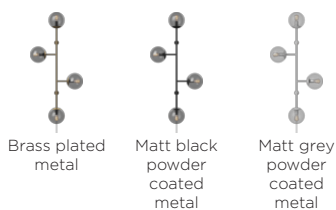

Orb series

Designed by 365° North, Denmark

These perfectly rounded glass balls create a reflective, shining light in any room, whichever size or variant you opt for. As a floor lamp, hovering over the dining table like pearls on a string, or as a single drop in the corner of the living room. Orb creates an exclusive atmosphere, which seems dramatically pared-back and yet refreshingly casual. The combination of brass, metal and glass adds an industrial edge to your home.

Materials and surfaces

Bar

Brass plated metal

Matt black powder coated metal

Matt grey powder coated metal