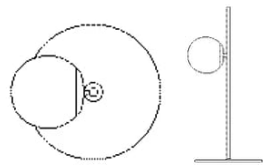

Specifications

Made in	Shade Width	Width	Height	Cord	Dimmable
China	15 cm	49.6 cm	105.2 cm	2.5 m Black Textile cord	Yes
Light source included	Lightsource	Replaceable lightsource	The parcel's measurements		
No	E14 max 25W	Yes	The parcel's measurements 1: 0.11 m ³ , 3.8 kg (D 27.0 cm, W 40.0 cm, H 98.0 cm)		

Replaceable lightsource
Yes

The parcel's measurements
The parcel's measurements 1: 0.11 m³, 3.8 kg
(D 27.0 cm, W 40.0 cm, H 98.0 cm)

20-116-04

Orb Floor Lamp

Shade Width
15 cm

Diameter
36 cm

Height
162.5 cm

Cord
3 m Black Textile cord

Light source included
No

Lightsource
E14 max 25W

Replaceable lightsource
Yes

The parcel's measurements
The parcel's measurements 1: 0.11 m³, 4.6 kg
(D 28.0 cm, W 34.0 cm, H 117.0 cm)
The parcel's measurements 2: 0.02 m³, 5.2 kg
(D 40.0 cm, W 40.0 cm, H 10.0 cm)

20-116-01

Orb Table lamp

Shade Width
15 cm

Base width
26 cm

Width
20 cm

Height
58.5 cm

Cord
2.5 m Black Textile cord

Light source included
No