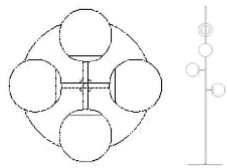

Specifications

Made in	Shade Width	Diameter	Height	Cord	Dimmable
China	15 cm	15 cm	36.1 cm	3 m Black Textile cord	Yes
Light source included	Lightsource	Replaceable lightsource	The parcel's measurements		
No	E14 max 25W	Yes	The parcel's measurements 1: 0.02 m ³ , 1.2 kg (D 20.0 cm, W 25.0 cm, H 35.0 cm)		

20-090-06

Orb Mini Gold LED bulb - dimmable

Diameter
4.5 cm

Height
9 cm

LED
Yes

Dimmable
Yes

The parcel's measurements
The parcel's measurements 1: 0.00 m³, 0.15 kg
(D 25.0 cm, W 9.3 cm, H 5.0 cm)

20-116-08

Orb Wall Lamp

Shade Width
15 cm

Width
49.6 cm

Height
105.2 cm

Cord
2.5 m Black Textile cord

Dimmable
Yes

Light source included
No

Lightsource
E14 max 25W

Replaceable lightsource
Yes

The parcel's measurements
The parcel's measurements 1: 0.11 m³, 3.8 kg
(D 27.0 cm, W 40.0 cm, H 98.0 cm)

20-116-04

Orb Floor Lamp

Shade Width
15 cm

Diameter
36 cm

Height
162.5 cm