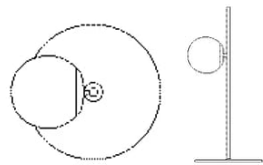

Specifications

Made in	Shade Width	Diameter	Height	Cord	Dimmable
China	15 cm	15 cm	36.1 cm	3 m Black Textile cord	Yes
Light source included	Lightsource	Replaceable lightsource	The parcel's measurements		
No	E14 max 25W	Yes	The parcel's measurements 1: 0.02 m ³ , 1.2 kg (D 20.0 cm, W 25.0 cm, H 35.0 cm)		

Replaceable lightsource
Yes

The parcel's measurements
The parcel's measurements 1: 0.11 m³, 3.8 kg
(D 27.0 cm, W 40.0 cm, H 98.0 cm)

20-116-04

Orb Floor Lamp

Shade Width
15 cm

Diameter
36 cm

Height
162.5 cm

Cord
3 m Black Textile cord

Light source included
No

Lightsource
E14 max 25W

Replaceable lightsource
Yes

The parcel's measurements
The parcel's measurements 1: 0.11 m³, 4.6 kg
(D 28.0 cm, W 34.0 cm, H 117.0 cm)
The parcel's measurements 2: 0.02 m³, 5.2 kg
(D 40.0 cm, W 40.0 cm, H 10.0 cm)

20-116-01

Orb Table lamp

Shade Width
15 cm

Base width
26 cm

Width
20 cm

Height
58.5 cm

Cord
2.5 m Black Textile cord

Light source included
No