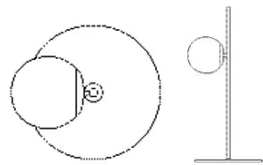

20-090-06

Orb Mini Gold LED bulb - dimmable

Diameter
4.5 cm
Height
9 cm

LED
Yes
Dimmable
Yes

The parcel's measurements
The parcel's measurements 1: 0.00 m³, 0.15 kg
(D 25.0 cm, W 9.3 cm, H 5.0 cm)

20-116-08

Orb Wall Lamp

Shade Width
15 cm
Width
49.6 cm
Height
105.2 cm
Cord
2.5 m Black Textile cord

Dimmable
Yes
Light source included
No
Lightsource
E14 max 25W
Replaceable lightsource
Yes

The parcel's measurements
The parcel's measurements 1: 0.11 m³, 3.8 kg
(D 27.0 cm, W 40.0 cm, H 98.0 cm)

20-116-04

Orb Floor Lamp

Shade Width
15 cm
Diameter
36 cm
Height
162.5 cm

Cord
3 m Black Textile cord
Light source included
No
Lightsource
E14 max 25W
Replaceable lightsource
Yes

The parcel's measurements
The parcel's measurements 1: 0.11 m³, 4.6 kg
(D 28.0 cm, W 34.0 cm, H 117.0 cm)
The parcel's measurements 2: 0.02 m³, 5.2 kg
(D 40.0 cm, W 40.0 cm, H 10.0 cm)

20-116-01

Orb Table lamp

Shade Width
15 cm
Base width
26 cm
Width
20 cm
Height
58.5 cm

Cord
2.5 m Black Textile cord
Light source included
No
Lightsource
E14 max 25W
Replaceable lightsource
Yes

The parcel's measurements
The parcel's measurements 1: 0.03 m³, 3.75 kg
(D 20.0 cm, W 30.0 cm, H 58.0 cm)