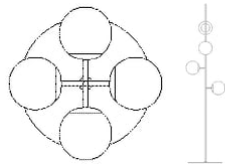

Specifications

Made in	Shade Width	Diameter	Height	Cord	Dimmable
China	15 cm	15 cm	36.1 cm	3 m Black Textile cord	Yes
Light source included	Lightsource	Replaceable lightsource	The parcel's measurements		
No	E14 max 25W	Yes	The parcel's measurements 1: 0.02 m ³ , 1.2 kg (D 20.0 cm, W 25.0 cm, H 35.0 cm)		

20-090-06

Orb Mini Gold LED bulb - dimmable

Diameter
4.5 cm
Height
9 cm

LED
Yes
Dimmable
Yes

The parcel's measurements
The parcel's measurements 1: 0.00 m³, 0.15 kg
(D 25.0 cm, W 9.3 cm, H 5.0 cm)

20-116-08

Orb Wall Lamp

Shade Width
15 cm
Width
49.6 cm
Height
105.2 cm
Cord
2.5 m Black Textile cord

Dimmable
Yes
Light source included
No
Lightsource
E14 max 25W
Replaceable lightsource
Yes

The parcel's measurements
The parcel's measurements 1: 0.11 m³, 3.8 kg
(D 27.0 cm, W 40.0 cm, H 98.0 cm)

20-116-04

Orb Floor Lamp

Shade Width
15 cm
Diameter
36 cm
Height
162.5 cm

Cord
3 m Black Textile cord
Light source included
No
Lightsource
E14 max 25W
Replaceable lightsource
Yes

The parcel's measurements
The parcel's measurements 1: 0.11 m³, 4.6 kg
(D 28.0 cm, W 34.0 cm, H 117.0 cm)
The parcel's measurements 2: 0.02 m³, 5.2 kg
(D 40.0 cm, W 40.0 cm, H 10.0 cm)