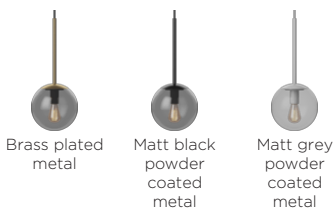

Orb series

Designed by 365° North, Denmark

These perfectly rounded glass balls create a reflective, shining light in any room, whichever size or variant you opt for. As a floor lamp, hovering over the dining table like pearls on a string, or as a single drop in the corner of the living room. Orb creates an exclusive atmosphere, which seems dramatically pared-back and yet refreshingly casual. The combination of brass, metal and glass adds an industrial edge to your home.

20-116-05

Orb Pendant Ø15 cm

These perfectly rounded glass balls create a reflective, shining light in any room, whichever size or variant you opt for. As a floor lamp, hovering over the dining table like pearls on a string, or as a single drop in the corner of the living room. Orb creates an exclusive atmosphere, which seems dramatically pared-back and yet refreshingly casual. The combination of brass, metal and glass adds an industrial edge to your home.

Materials and surfaces

Shade Top

Brass plated metal

Matt black powder coated metal

Matt grey powder coated metal