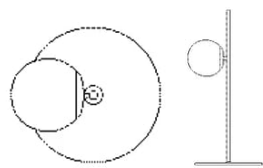

Specifications

Made in	Shade Width	Diameter	Height	Cord	Dimmable
China	15 cm	15 cm	36.1 cm	3 m Black Textile cord	Yes
Light source included	Lightsource	Replaceable lightsource	The parcel's measurements		
No	E14 max 25W	Yes	The parcel's measurements 1: 0.02 m ³ , 1.2 kg (D 20.0 cm, W 25.0 cm, H 35.0 cm)		

Replaceable lightsource
Yes

The parcel's measurements
The parcel's measurements 1: 0.11 m³, 3.8 kg
(D 27.0 cm, W 40.0 cm, H 98.0 cm)

20-116-04

Orb Floor Lamp

Shade Width
15 cm

Diameter
36 cm

Height
162.5 cm

Cord
3 m Black Textile cord

Light source included
No

Lightsource
E14 max 25W

Replaceable lightsource
Yes

The parcel's measurements
The parcel's measurements 1: 0.11 m³, 4.6 kg
(D 28.0 cm, W 34.0 cm, H 117.0 cm)
The parcel's measurements 2: 0.02 m³, 5.2 kg
(D 40.0 cm, W 40.0 cm, H 10.0 cm)

20-116-01

Orb Table lamp

Shade Width
15 cm

Base width
26 cm

Width
20 cm

Height
58.5 cm

Cord
2.5 m Black Textile cord

Light source included
No