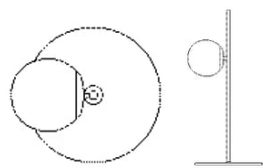

## Specifications

Made in	Assembly	Shade Width	Diameter	Height	Cord
China	Delivered unassembled	15 cm	36 cm	162.5 cm	3 m Black Textile cord
Light source included	Lightsource	Replaceable lightsource	The parcel's measurements		
No	E14 max 25W	Yes	The parcel's measurements 1: 0.11 m <sup>3</sup> , 4.6 kg (D 28.0 cm, W 34.0 cm, H 117.0 cm) The parcel's measurements 2: 0.02 m <sup>3</sup> , 5.2 kg (D 40.0 cm, W 40.0 cm, H 10.0 cm)		

**The parcel's measurements**  
The parcel's measurements 1: 0.00 m<sup>3</sup>, 0.15 kg  
(D 25.0 cm, W 9.3 cm, H 5.0 cm)

20-116-08

Orb Wall Lamp

**Shade Width**  
15 cm

**Width**  
49.6 cm

**Height**  
105.2 cm

20-116-04

Orb Floor Lamp

**Shade Width**  
15 cm

**Diameter**  
36 cm

**Height**  
162.5 cm

**Cord**  
3 m Black Textile cord

**Light source included**  
No

**Lightsource**  
E14 max 25W

20-116-01

Orb Table lamp

**Shade Width**  
15 cm

**Base width**  
26 cm

**Width**  
20 cm

**Height**  
58.5 cm

**Cord**  
2.5 m Black Textile cord

**Light source included**  
No