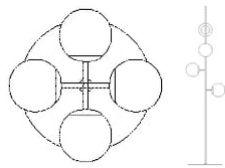

## Specifications

Made in	Assembly	Shade Width	Diameter	Height	Cord
China	Delivered unassembled	15 cm	36 cm	162.5 cm	3 m Black Textile cord
Light source included	Lightsource	Replaceable lightsource	The parcel's measurements		
No	E14 max 25W	Yes	The parcel's measurements 1: 0.11 m <sup>3</sup> , 4.6 kg (D 28.0 cm, W 34.0 cm, H 117.0 cm) The parcel's measurements 2: 0.02 m <sup>3</sup> , 5.2 kg (D 40.0 cm, W 40.0 cm, H 10.0 cm)		

**The parcel's measurements**  
The parcel's measurements 1: 0.00 m<sup>3</sup>, 0.15 kg  
(D 25.0 cm, W 9.3 cm, H 5.0 cm)

20-116-08

Orb Wall Lamp

**Shade Width**  
15 cm

**Width**  
49.6 cm

**Height**  
105.2 cm

20-116-04

Orb Floor Lamp

**Shade Width**  
15 cm

**Diameter**  
36 cm

**Height**  
162.5 cm

**Cord**  
3 m Black Textile cord

**Light source included**  
No

**Lightsource**  
E14 max 25W