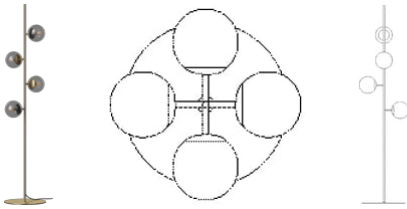

## Orb series

Designed by 365° North, Denmark

---

A visual treat. The Orb floor lamp is the ultimate in industrial design in brass and glass, beautifully balancing the raw outside with an ultra-elegant expression. A fantastic floor lamp, a veritable eye-catcher that is sure to inject heaps of identity into your home, whether you put Orb in your living room, entrance hall or even in your walk-in closet.

## Specifications

Made in	Assembly	Shade Width	Diameter	Height	Cord
China	Delivered unassembled	15 cm	36 cm	162.5 cm	3 m Black Textile cord
Light source included	Lightsource	Replaceable lightsource	The parcel's measurements		
No	E14 max 25W	Yes	The parcel's measurements 1: 0.11 m <sup>3</sup> , 4.6 kg (D 28.0 cm, W 34.0 cm, H 117.0 cm) The parcel's measurements 2: 0.02 m <sup>3</sup> , 5.2 kg (D 40.0 cm, W 40.0 cm, H 10.0 cm)		

**The parcel's measurements**  
The parcel's measurements 1: 0.00 m<sup>3</sup>, 0.15 kg  
(D 25.0 cm, W 9.3 cm, H 5.0 cm)

20-116-08

Orb Wall Lamp

**Shade Width**  
15 cm

**Width**  
49.6 cm

**Height**  
105.2 cm

**The parcel's measurements**  
The parcel's measurements 1: 0.02 m<sup>3</sup>, 1.5 kg  
(D 25.0 cm, W 25.0 cm, H 38.0 cm)

20-116-07

Orb Pendant Ø25 cm

**Shade Width**  
25 cm

**Diameter**  
25 cm

**Height**  
46.1 cm