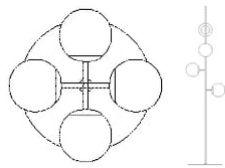

Specifications

Made in	Shade Width	Diameter	Height	Cord	Dimmable
China	15 cm	41.8 cm	116.6 cm	3 m Black Textile cord	Yes
Light source included	Lightsource	Replaceable lightsource	The parcel's measurements		
No	E14 max 25W	Yes	The parcel's measurements 1: 0.12 m ³ , 3.7 kg (D 27.0 cm, W 34.0 cm, H 128.0 cm)		

20-090-06

Orb Mini Gold LED bulb - dimmable

Diameter
4.5 cm

Height
9 cm

LED
Yes

Dimmable
Yes

The parcel's measurements
The parcel's measurements 1: 0.00 m³, 0.15 kg
(D 25.0 cm, W 9.3 cm, H 5.0 cm)

20-116-08

Orb Wall Lamp

Shade Width
15 cm

Width
49.6 cm

Height
105.2 cm

Cord
2.5 m Black Textile cord

Dimmable
Yes

Light source included
No

Lightsource
E14 max 25W

Replaceable lightsource
Yes

The parcel's measurements
The parcel's measurements 1: 0.11 m³, 3.8 kg
(D 27.0 cm, W 40.0 cm, H 98.0 cm)

20-116-04

Orb Floor Lamp

Shade Width
15 cm

Diameter
36 cm

Height
162.5 cm