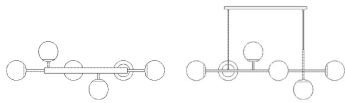

20-116-03

Orb Pendant

Shade Width
15 cm
Width
115 cm
Height
35.7 cm
Cord
3 m Black Textile cord

Dimmable
Yes
Light source included
No
Lightsource
E14 max 25W
Replaceable lightsource
Yes

The parcel's measurements
The parcel's measurements 1: 0.12 m³, 5.75 kg
(D 28.0 cm, W 40.0 cm, H 106.0 cm)