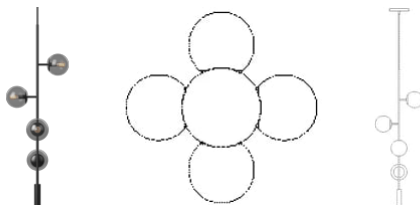

### Specifications

Made in	Shade Width	Diameter	Height	Cord	Dimmable
China	15 cm	41.8 cm	116.6 cm	3 m Black Textile cord	Yes
Light source included	Lightsource	Replaceable lightsource	The parcel's measurements		
No	E14 max 25W	Yes	The parcel's measurements 1: 0.12 m <sup>3</sup> , 3.7 kg (D 27.0 cm, W 34.0 cm, H 128.0 cm)		