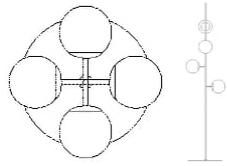

### Specifications

Made in	Shade Width	Base width	Width	Height	Cord
China	15 cm	26 cm	20 cm	58.5 cm	2.5 m Black Textile cord
Light source included	Lightsource	Replaceable lightsource	The parcel's measurements		
No	E14 max 25W	Yes	The parcel's measurements 1: 0.03 m <sup>3</sup> , 3.75 kg (D 20.0 cm, W 30.0 cm, H 58.0 cm)		

20-090-06

Orb Mini Gold LED bulb - dimmable

**Diameter**  
4.5 cm

**Height**  
9 cm

**LED**  
Yes

**Dimmable**  
Yes

**The parcel's measurements**  
The parcel's measurements 1: 0.00 m<sup>3</sup>, 0.15 kg  
(D 25.0 cm, W 9.3 cm, H 5.0 cm)

20-116-04

Orb Floor Lamp

**Shade Width**  
15 cm

**Diameter**  
36 cm

**Height**  
162.5 cm

**Cord**  
3 m Black Textile cord

**Light source included**  
No

**Lightsource**  
E14 max 25W