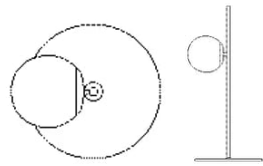

### Specifications

Made in	Shade Width	Base width	Width	Height	Cord
China	15 cm	26 cm	20 cm	58.5 cm	2.5 m Black Textile cord
Light source included	Lightsource	Replaceable lightsource	The parcel's measurements		
No	E14 max 25W	Yes	The parcel's measurements 1: 0.03 m <sup>3</sup> , 3.75 kg (D 20.0 cm, W 30.0 cm, H 58.0 cm)		

20-090-06

Orb Mini Gold LED bulb - dimmable

**Diameter**  
4.5 cm

**Height**  
9 cm

**LED**  
Yes

**Dimmable**  
Yes

**The parcel's measurements**  
The parcel's measurements 1: 0.00 m<sup>3</sup>, 0.15 kg  
(D 25.0 cm, W 9.3 cm, H 5.0 cm)

20-116-04

Orb Floor Lamp

**Shade Width**  
15 cm

**Diameter**  
36 cm

**Height**  
162.5 cm

**Cord**  
3 m Black Textile cord

**Light source included**  
No

**Lightsource**  
E14 max 25W

20-116-01

Orb Table lamp

**Shade Width**  
15 cm

**Base width**  
26 cm

**Width**  
20 cm

**Height**  
58.5 cm

**Cord**  
2.5 m Black Textile cord

**Light source included**  
No