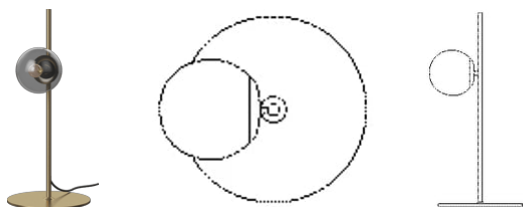

## Orb series

Designed by 365° North, Denmark

---

Fabulous design, industrial undertones and masses of elegance. The Orb table lamp gives you all this and much more. The lamp is made of brass and glass, features organic curves and has an outstanding design. The Orb table lamp is a beautiful addition to the table in your office, in your living room corner, or as an extra dash of elegance in your entrance hall.

### Specifications

Made in	Shade Width	Base width	Width	Height	Cord
China	15 cm	26 cm	20 cm	58.5 cm	2.5 m Black Textile cord
Light source included	Lightsource	Replaceable lightsource	The parcel's measurements		
No	E14 max 25W	Yes	The parcel's measurements 1: 0.03 m <sup>3</sup> , 3.75 kg (D 20.0 cm, W 30.0 cm, H 58.0 cm)		

20-090-06

Orb Mini Gold LED bulb - dimmable

**Diameter**  
4.5 cm

**Height**  
9 cm

**LED**  
Yes

**Dimmable**  
Yes

**The parcel's measurements**  
The parcel's measurements 1: 0.00 m<sup>3</sup>, 0.15 kg  
(D 25.0 cm, W 9.3 cm, H 5.0 cm)

**The parcel's measurements**  
The parcel's measurements 1: 0.02 m<sup>3</sup>, 1.5 kg  
(D 25.0 cm, W 25.0 cm, H 38.0 cm)

20-116-07

Orb Pendant Ø25 cm

**Shade Width**  
25 cm

**Diameter**  
25 cm

**Height**  
46.1 cm