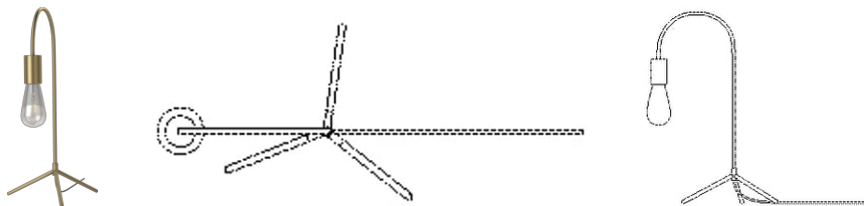

Piper series

Designed by 365° North, Denmark

365° North has designed the Piper series, which comprises wall lamps, floor lamps, pendants and more. A simple yet graphic design language, with clean lines and a clear industrial slant, makes the Piper lamp a beautiful addition to any home – hanging on the wall, as an independent floor lamp or as single drops over the dining table. Piper is available with two different surfaces: matt black painted or brass-coloured steel.

20-108-01

Piper Table Lamp

365° North has designed the Piper series, which comprises wall lamps, floor lamps, pendants and more. A simple yet graphic design language, with clean lines and a clear industrial slant, makes the Piper lamp a beautiful addition to any home – hanging on the wall, as an independent floor lamp or as single drops over the dining table. Piper is available with two different surfaces: matt black painted or brass-coloured steel.

Specifications

Made in	Diameter	Height	Cord	Light source included	Watt
China	20.2 cm	45.4 cm	2.5 m Black Textile cord	No	25 w
IP Rating	Classification	Switch position	Lightsource	The parcel's measurements	
20 IP	Class II	On cord	E27 max 25W	The parcel's measurements 1: 0.01 m ³ , 3.8 kg (D 8.0 cm, W 33.0 cm, H 53.0 cm)	

20-090-05

Piper Bulb LED Gold - dimmable

Diameter
12.5 cm

Height
17.5 cm

LED
Yes

Dimmable
Yes

The parcel's measurements
The parcel's measurements 1: 0.00 m3, 3.0 kg
(D 66.0 cm, W 29.0 cm, H 21.0 cm)

20-108-05