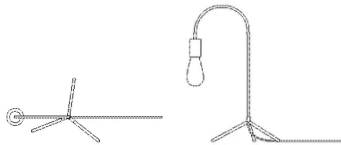

Specifications

Made in	Diameter	Height	Cord	Light source included	Watt
China	20.2 cm	45.4 cm	2.5 m Black Textile cord	No	25 w
IP Rating	Classification	Switch position	Lightsource	The parcel's measurements	
20 IP	Class II	On cord	E27 max 25W	The parcel's measurements 1: 0.01 m ³ , 3.8 kg (D 8.0 cm, W 33.0 cm, H 53.0 cm)	

20-090-05

Piper Bulb LED Gold - dimmable

Diameter
12.5 cm

Height
17.5 cm

LED
Yes

Dimmable
Yes

The parcel's measurements
The parcel's measurements 1: 0.00 m3, 3.0 kg
(D 66.0 cm, W 29.0 cm, H 21.0 cm)

20-108-05

Piper Floor Lamp

Diameter
34 cm

Height
182.6 cm

Cord
3 m Grey Textile cord

Light source included
No

Watt
25 w

IP Rating
20 IP

Classification
Class II

Switch position
On cord

Lightsource
E27 max 25W

The parcel's measurements
The parcel's measurements 1: 0.10 m3, 7.5 kg
(D 25.0 cm, W 38.0 cm, H 102.0 cm)

20-108-01

Piper Table Lamp

Diameter
20.2 cm

Height
45.4 cm