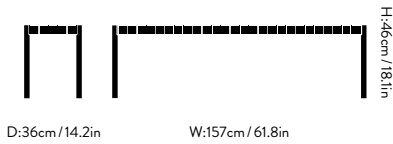

Betty^{TK5}

Thau & Kallio

2020

Product category
Bench

Environment
Indoor

Material
Lacquered solid oak with linnen webbing.

Production process
Made from lacquered solid wood. Seat is webbed by hand with natural linen.

Gliders
Felt gliders are installed as standard.

Dimensions
H:46cm/18.1in, W:157cm/61.8in, D:36cm/14.2in

Packaging dimensions
H:8cm/3.1in, W:159cm/62.6in, D:38cm/15in

Colli quantity
1 pc

Weight
Product: 7.4 kg, Incl. packaging: 10.3 kg

Strength, durability and safety testing
The bench is tested for strength, durability and safety according to EN 16139 level 2 – extreme use.

Cleaning instructions
Please download our Material Care & Cleaning instructions through www.andtradition.com

→ **Stock items**
Black w. natural webbing
Maroon w. natural webbing
Twilight w. natural webbing
Black w. black webbing
Oak w. natural webbing