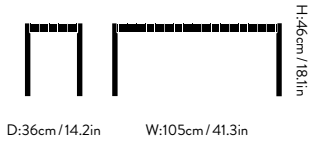

Betty^{TK4}

Thau & Kallio

2020

Product category
Bench

Environment
Indoor

Material
Lacquered solid oak with linnen webbing.

Production process
Made from lacquered solid wood. Seat is webbed by hand with natural linen.

Gliders
Felt gliders are installed as standard.

Dimensions
H:46cm / 18.1in, W:105cm / 41.3in, D:36cm / 14.2in

Packaging dimensions
H:8cm / 3.1in, W:108cm / 42.5in, D:38cm / 15in

Colli quantity
1 pc

Weight
Product: 5.8 kg, Incl. packaging: 7.9 kg

Strength, durability and safety testing
The bench is tested for strength, durability and safety according to EN 16139 level 2 – extreme use.

Cleaning instructions
Please download our Material Care & Cleaning instructions through www.andtradition.com

→ **Stock items**
Black w. natural webbing
Maroon w. natural webbing
Twilight w. natural webbing
Black w. black webbing
Oak w. natural webbing