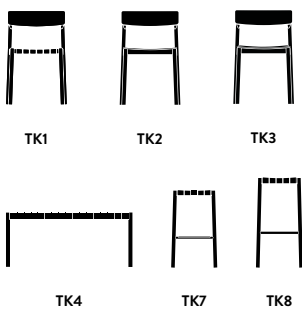

Related products

→ Black w. natural webbing

→ Twilight w. natural webbing

→ Maroon w. natural webbing

→ Black w. black webbing

→ Oak w. natural webbing