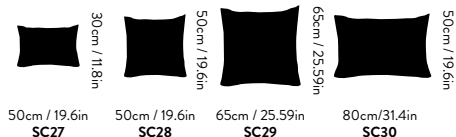

Collect | Heavy Linen ^{SC28-SC30}

Space Copenhagen

2020

Heavy Linen ^{SC27-SC30} Space Copenhagen 2020

Product category

Cushion

Environment

Indoor

Dimensions

SC27: 50/19.6in x 30cm/11.8in

SC28: 50/19.6in x 50/19.6in

SC29: 65cm/25.59in x 65cm/25.59in

SC30: 80cm/31.4in x 50/19.6in

Packaging dimensions

SC27: H: 6cm/2.3in, W: 50cm/19.6in,

D: 30cm/11.8in

SC28: H: 10cm/3.9in, W: 50cm/19.6in,

D: 50cm/19.6in

SC29: H: 10cm/3.9in, W: 65cm/25.5in,

W: 65cm/25.5in

SC30: H: 10cm/3.9in, W: 80cm/31.4in,

D: 50cm/19.6in

Colli quantity

1

Weight

SC27: Product: 0.5 kg / Incl. packaging: 0.7 kg

SC28: Product: 1 kg / Incl. packaging: 1.2 kg

SC29: Product: 1.8 kg / Incl. packaging: 2.2 kg

SC30: Product: 1.9 kg / Incl. packaging: 2.2 kg

Cleaning instructions