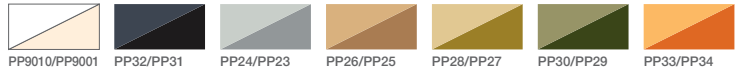

PURE LOOP BINUANCE

CLAUS BREINHOLT

POLIPROPILENE - Polypropylene - Polypropyleno - Polipropylen - Polypropylène - Polipropileno