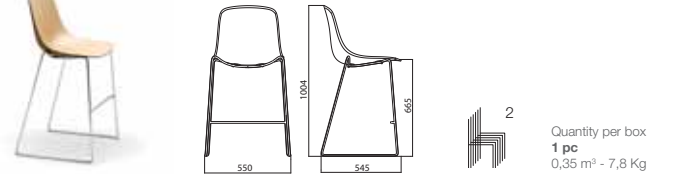

PURE LOOP BINUANCE KITCHEN STOOL